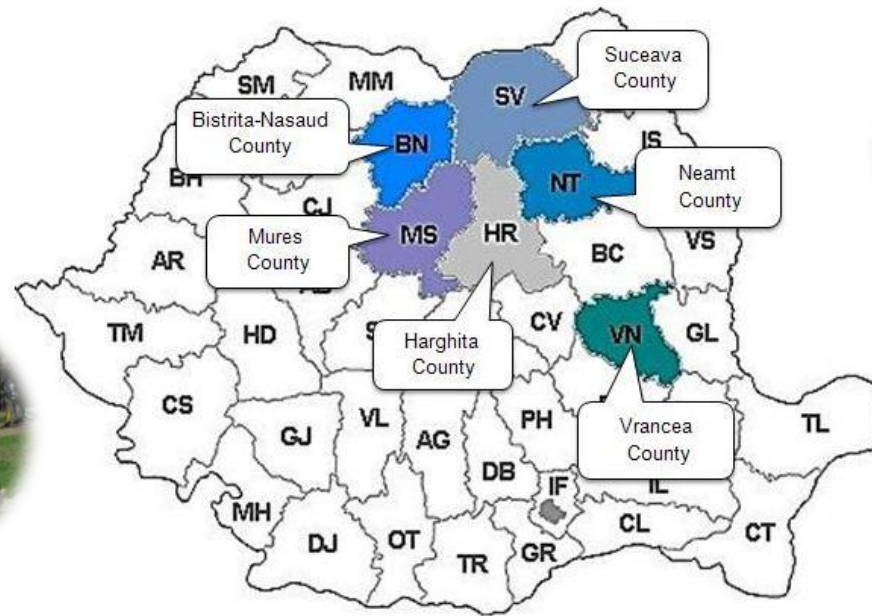

Activities and experience of AGROM-RO in the areas relevant for EU4SHEPHERDS

www.carpatsheep.ro

Modele agricole sustenabile
pentru zona muntoasă din România

Sustainable Agriculture Models
In the Romanian Mountain Area

PROJECT CO-FINANCED BY A GRANT FROM SWITZERLAND THROUGH THE SWISS CONTRIBUTION TO THE ENLARGED EUROPEAN UNION