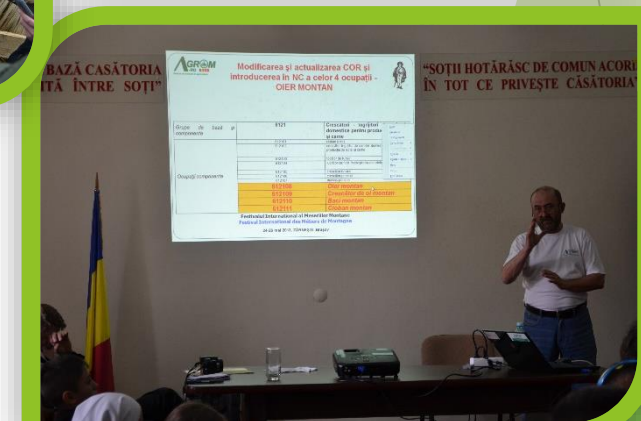

Activities and experience of AGROM-RO in the areas relevant for EU4SHEPHERDS

Romanian Occupation Code modification and update, base group 6121 - BREEDERS - DOMESTIC ANIMALS FOR THE MILK AND MEAT PRODUCTION

Work carried out by:

- Mountain Shepherd Federation of Romania
- County Association of Mountain Sheep Breeders, BISTRIȚA-NĂȘĂUD
- AGROM-RO Association